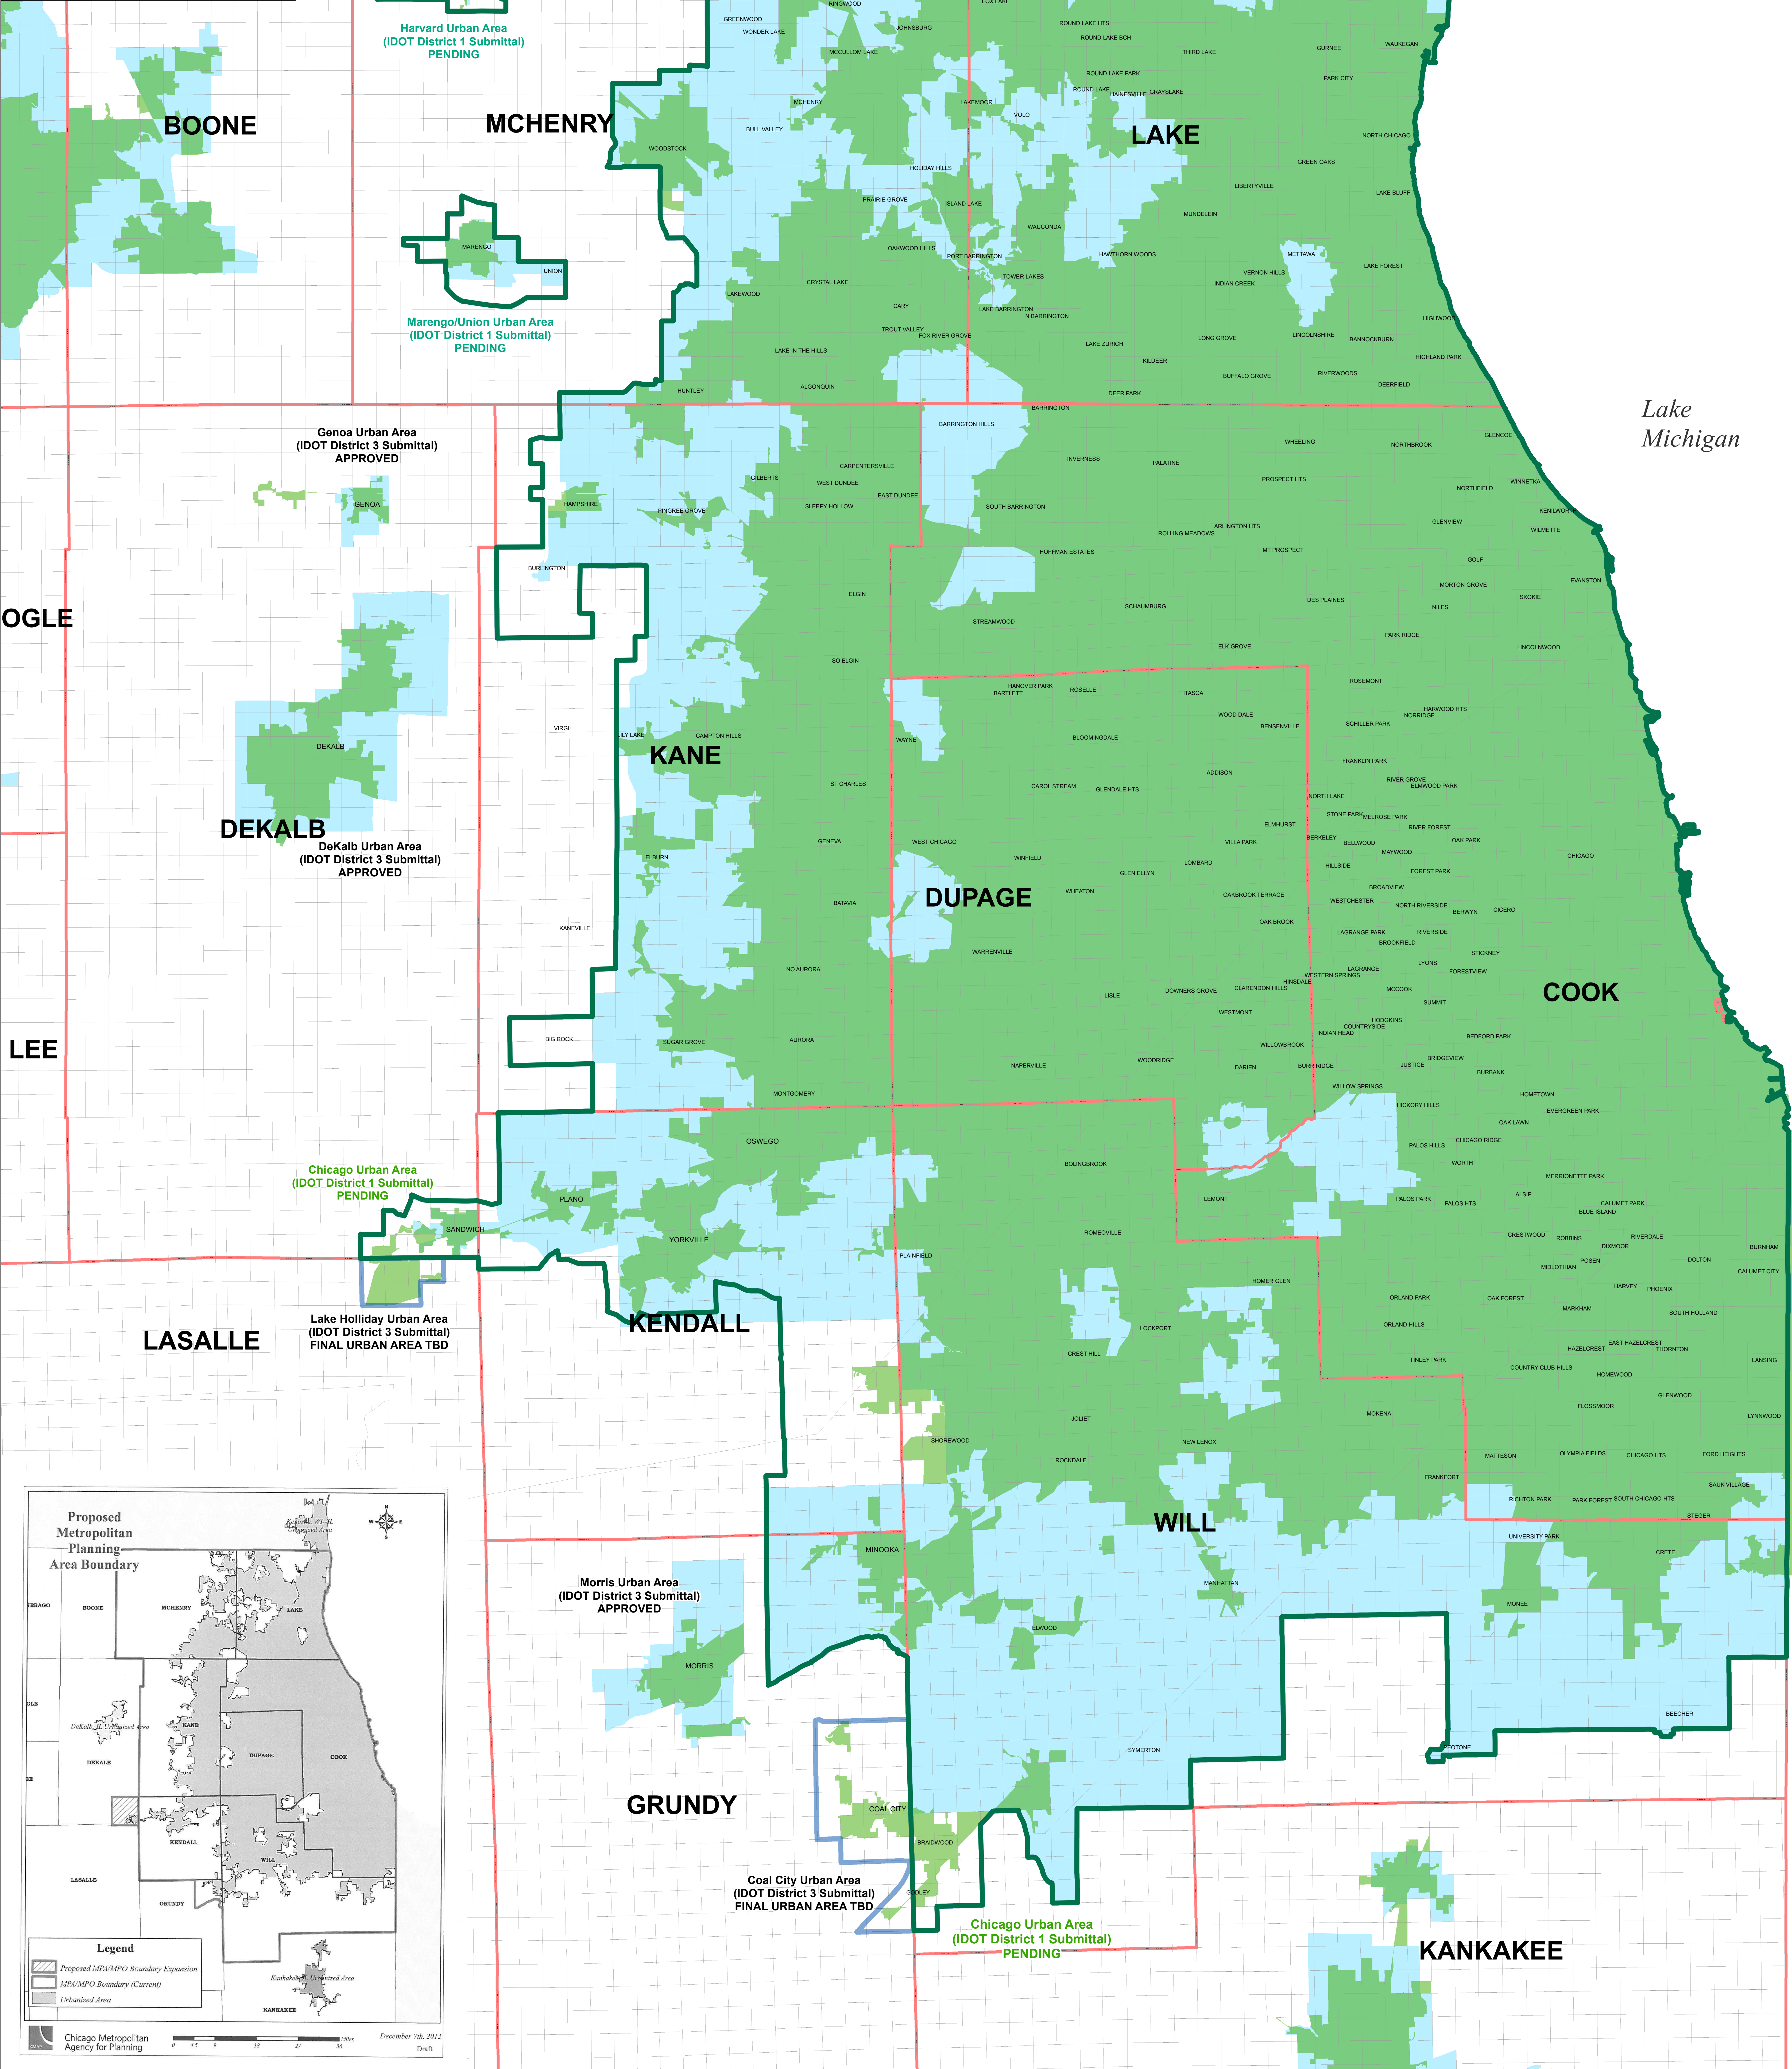

Legend

- Proposed Chicago Area / D1 Urban Limit
- Proposed District 3 Urban Limits To Be Determined
- Illinois Public Land Survey Sections
- County Borders
- 2010 Census Urban Areas
- Old FHWA Urban Area

2013 Adjusted Urban Area - District 1 & Northeastern Illinois
Last Updated: December 13, 2013